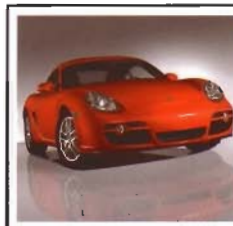

PORSCHE

Cayman Price List

2008 Model Year

	Base Model (exc. VAT)	VAT	Recommended Retail Price*
Cayman	£30,825.53	£5,394.47	£36,220.00
Cayman S	£37,659.58	£6,590.42	£44,250.00

Option	Cayman Prices £ Inc. VAT	Cayman S Prices £ Inc. VAT
Exterior		
Metallic paint	570.00	570.00
ParkAssist (at rear)	325.00	325.00
Automatically dimming interior/exterior mirrors with integrated rain sensor	353.00	353.00
Bi-Xenon lighting system with headlamp levelling	705.00	705.00
Roof transport system	214.00	214.00
Transmission and Chassis		
Tiptronic S (five-speed)	1,760.00	1,760.00
Porsche Active Suspension Management (PASM); ride height lowered by 10mm	1,030.00	1,030.00
Porsche Ceramic Composite Brakes (PCCB)	-	5,349.00
Sport Chrono Package ('Plus' – in conjunction with PCM)	530.00	530.00
Sport shifter (shifting travel reduction)	380.00	380.00

Wheels

18-inch Boxster S wheel	717.00	238.00
19-inch Carrera S wheel	1,736.00	1,018.00
19-inch Carrera Classic wheel	1,973.00	1,256.00
19-inch SportDesign wheel	1,973.00	1,256.00
Tyre Pressure Monitoring system (TPM)	427.00	427.00
Wheel centres with full-colour Porsche Crest	107.00	107.00