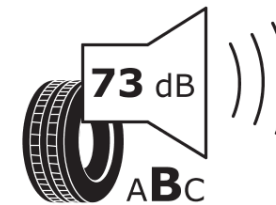

## Product Information Sheet

Delegated Regulation (EU) 2020/740

Supplier name or trademark	<b>MICHELIN</b>
Commercial name or trade designation	<b>PILOT SPORT 4 S NAO</b>
Tyre type identifier	<b>673058</b>
Tyre size designation	<b>305/30ZR21</b>
Load-capacity index	<b>104</b>
Speed category symbol	<b>(Y)</b>
Fuel efficiency class	<b>D</b>
Wet grip class	<b>B</b>
External rolling noise class	<b>B</b>
External rolling noise value	<b>73 dB</b>
Severe snow tyre	<b>No</b>
Ice tyre	<b>No</b>
Date of start of production	<b>26/17</b>
Date of end of production	
Load version	<b>XL</b>
Additional information	<b>305/30 ZR21 (104Y) XL TL PILOT SPORT 4 S NAO MI</b>

# ENERG

**MICHELIN**

673058

305/30ZR21 (104Y) XL

C1

2020/740