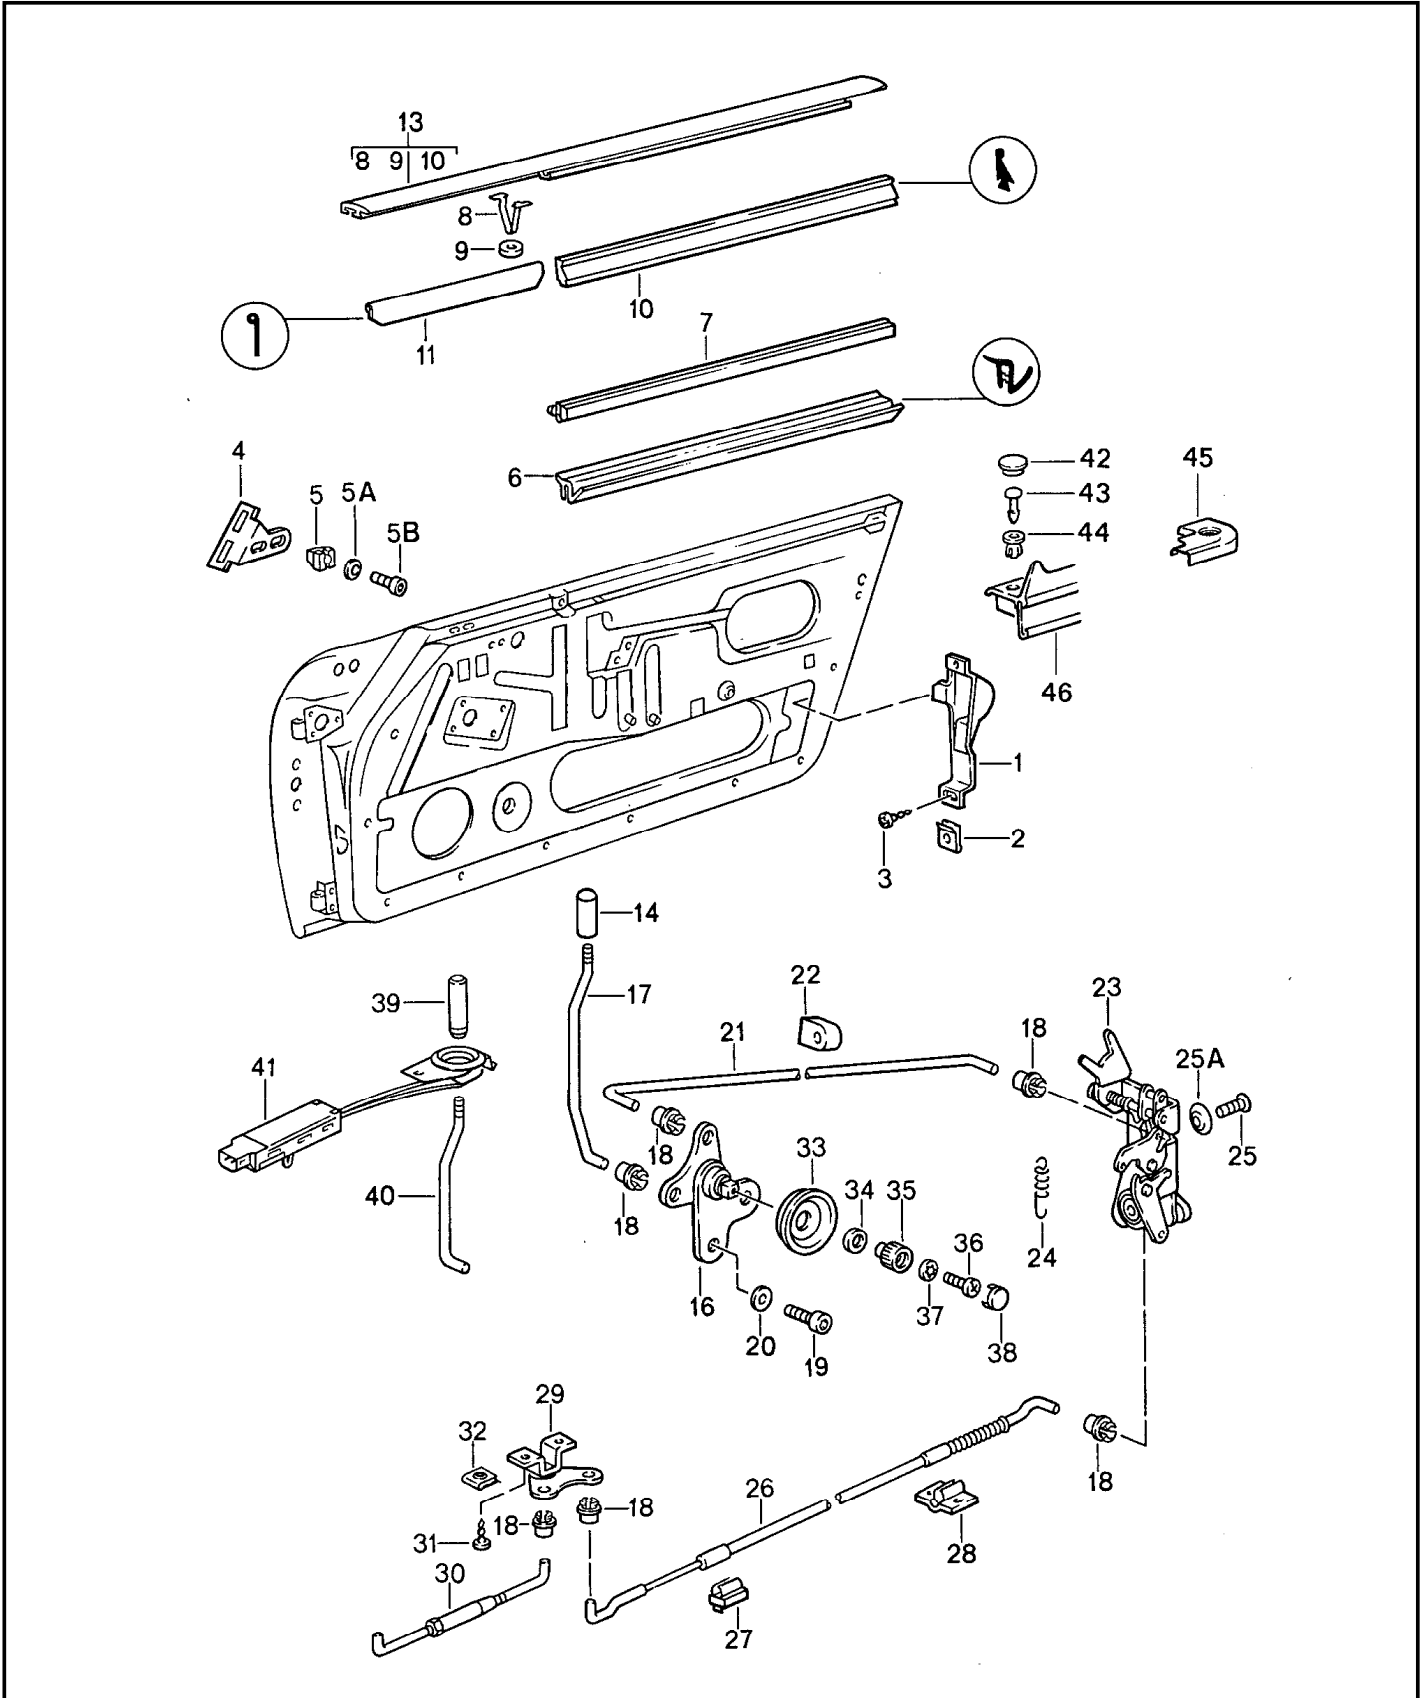

Model	Year	MG	SG	Illustration	Restrictions	UPD	17:38	03.11.2021
911	1987	8	04	804-005		632		

Model	Year	MG	SG	Illustration	Restrictions	UPD	17:38	03.11.2021
911	1987	8	04	804-005		632		

Pos	Part Number	Description	Remark	Qty	Model
		Individual parts doors			
(1)	911 537 335 00	door lock cover	left	1	CARRERA
(1)	911 537 355 00	door lock cover	left	1	PR:341
1	911 537 336 00	door lock cover	right	1	CARRERA
(1)	911 537 356 00	door lock cover	right	1	PR:341
2	N 015 438 1	Speed nut B 3,5		5	
3	900 144 028 07	panel screw B 3,5 X 13		5	
(4)	911 555 821 00	angle	left	1	
4	911 555 822 00	angle for Door cover strip	right	1	
5	999 591 498 40	insert nut B 4,2/4,8		4	
5A	N 011 524 7	Washer A 6,4 Discontinued part		4	
5A	N 011 524 27	Washer A 6,4		4	
5B	900 119 064 02	Socket head bolt M 6 X 15 Discontinued part		4	
5B	900 976 005 01	Socket head bolt M 6 X 15		4	
6	911 531 951 01	Window aperture seal		2	
(6)	911 531 391 00	Window aperture seal Discontinued part		2	SPEEDSTER
(6)	911 531 391 01	Window aperture seal	left	1	SPEEDSTER
(6)	911 531 392 01	Window aperture seal	right inner	1	SPEEDSTER
(7)	901 531 935 20	Window aperture seal	left	1	COUPE
(7)	911 531 295 40	Window aperture seal	left	1	TARGA CABRIO
7	901 531 936 20	Window aperture seal	right	1	COUPE
(7)	911 531 296 40	Window aperture seal	right	1	TARGA CABRIO
8	999 591 326 02	clip for molding		14	
9	911 531 309 00	ring		14	