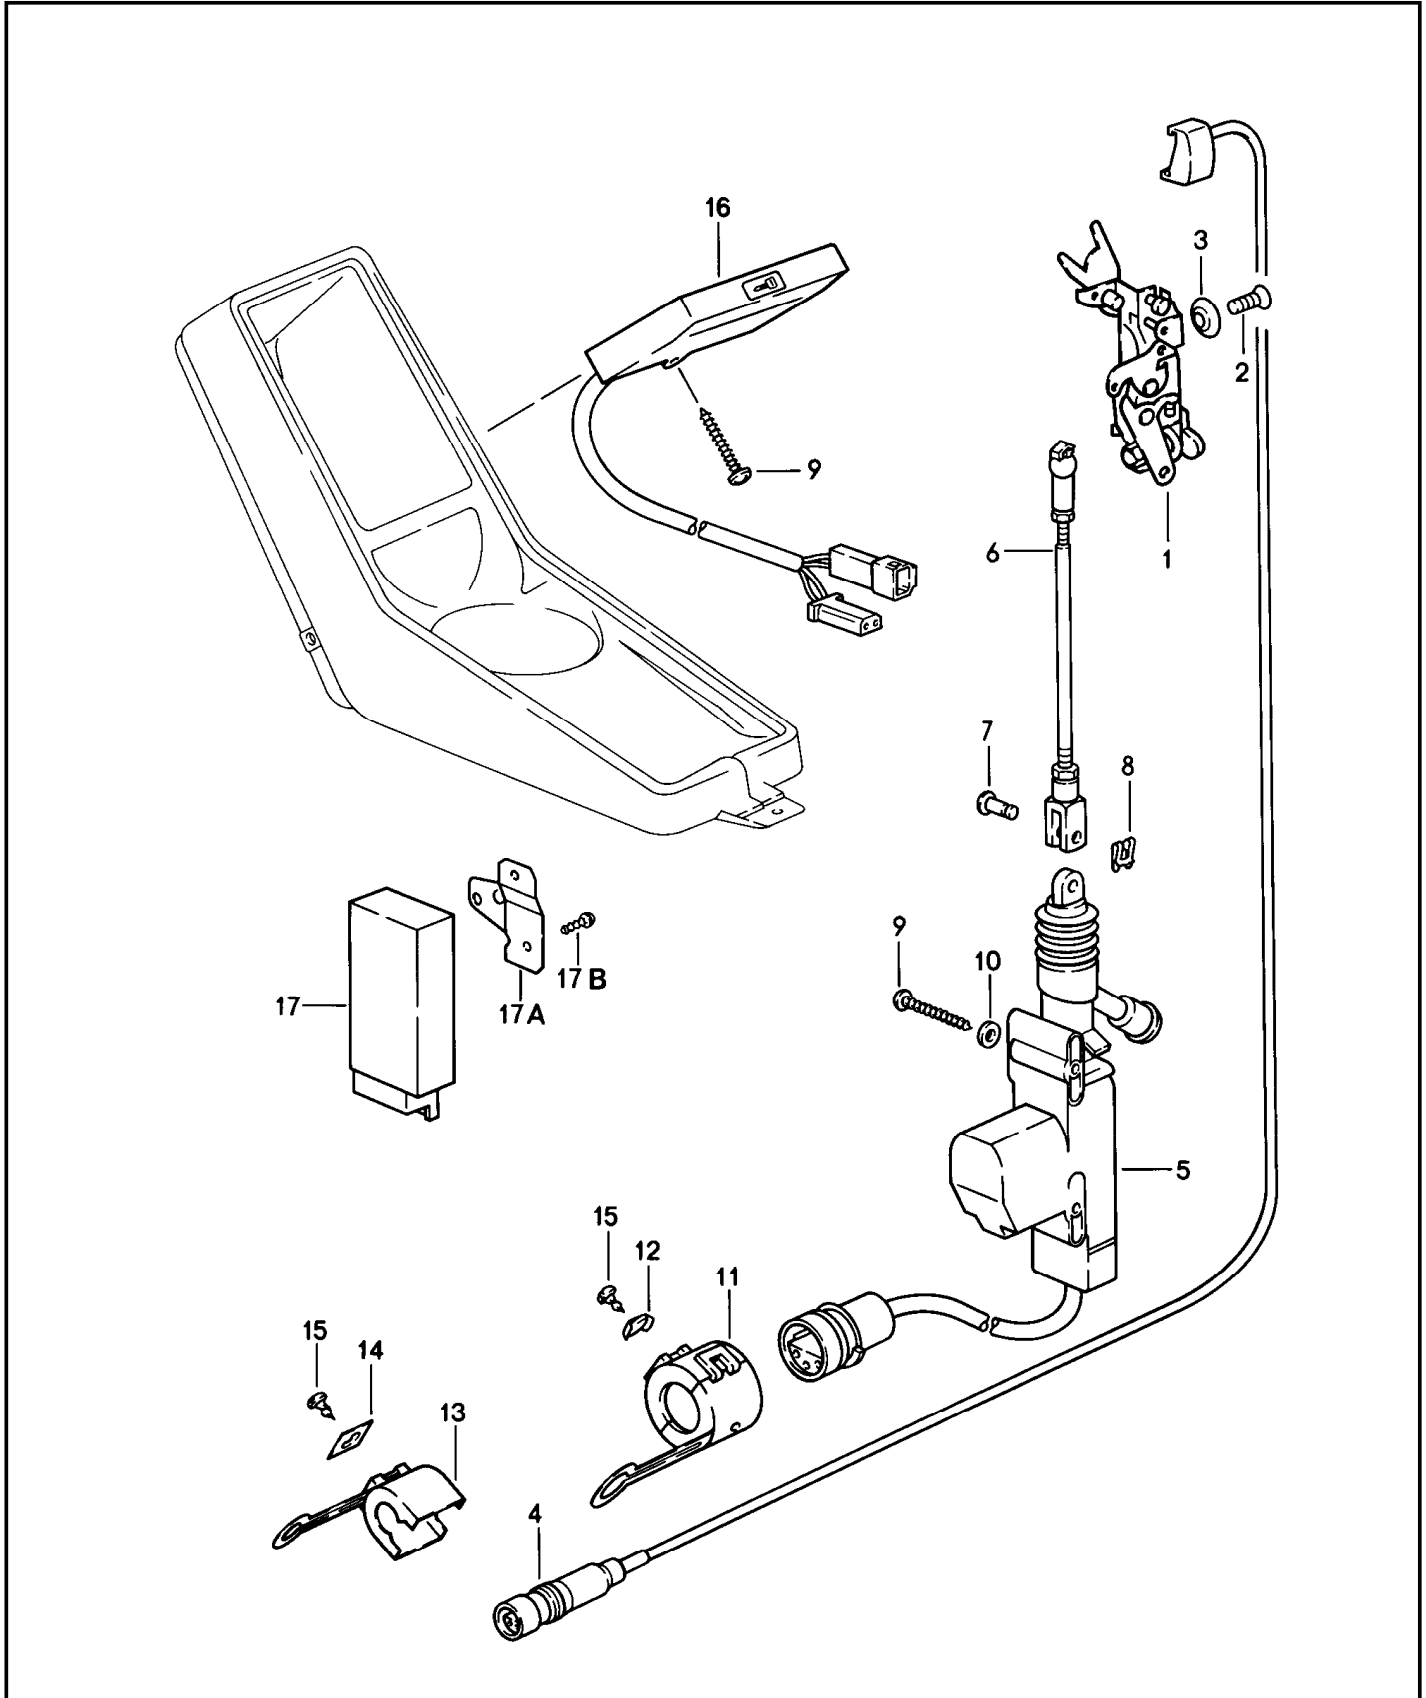

Model	Year	MG	SG	Illustration	Restrictions	UPD	17:40	03.11.2021
911	1987	8	04	804-006		632