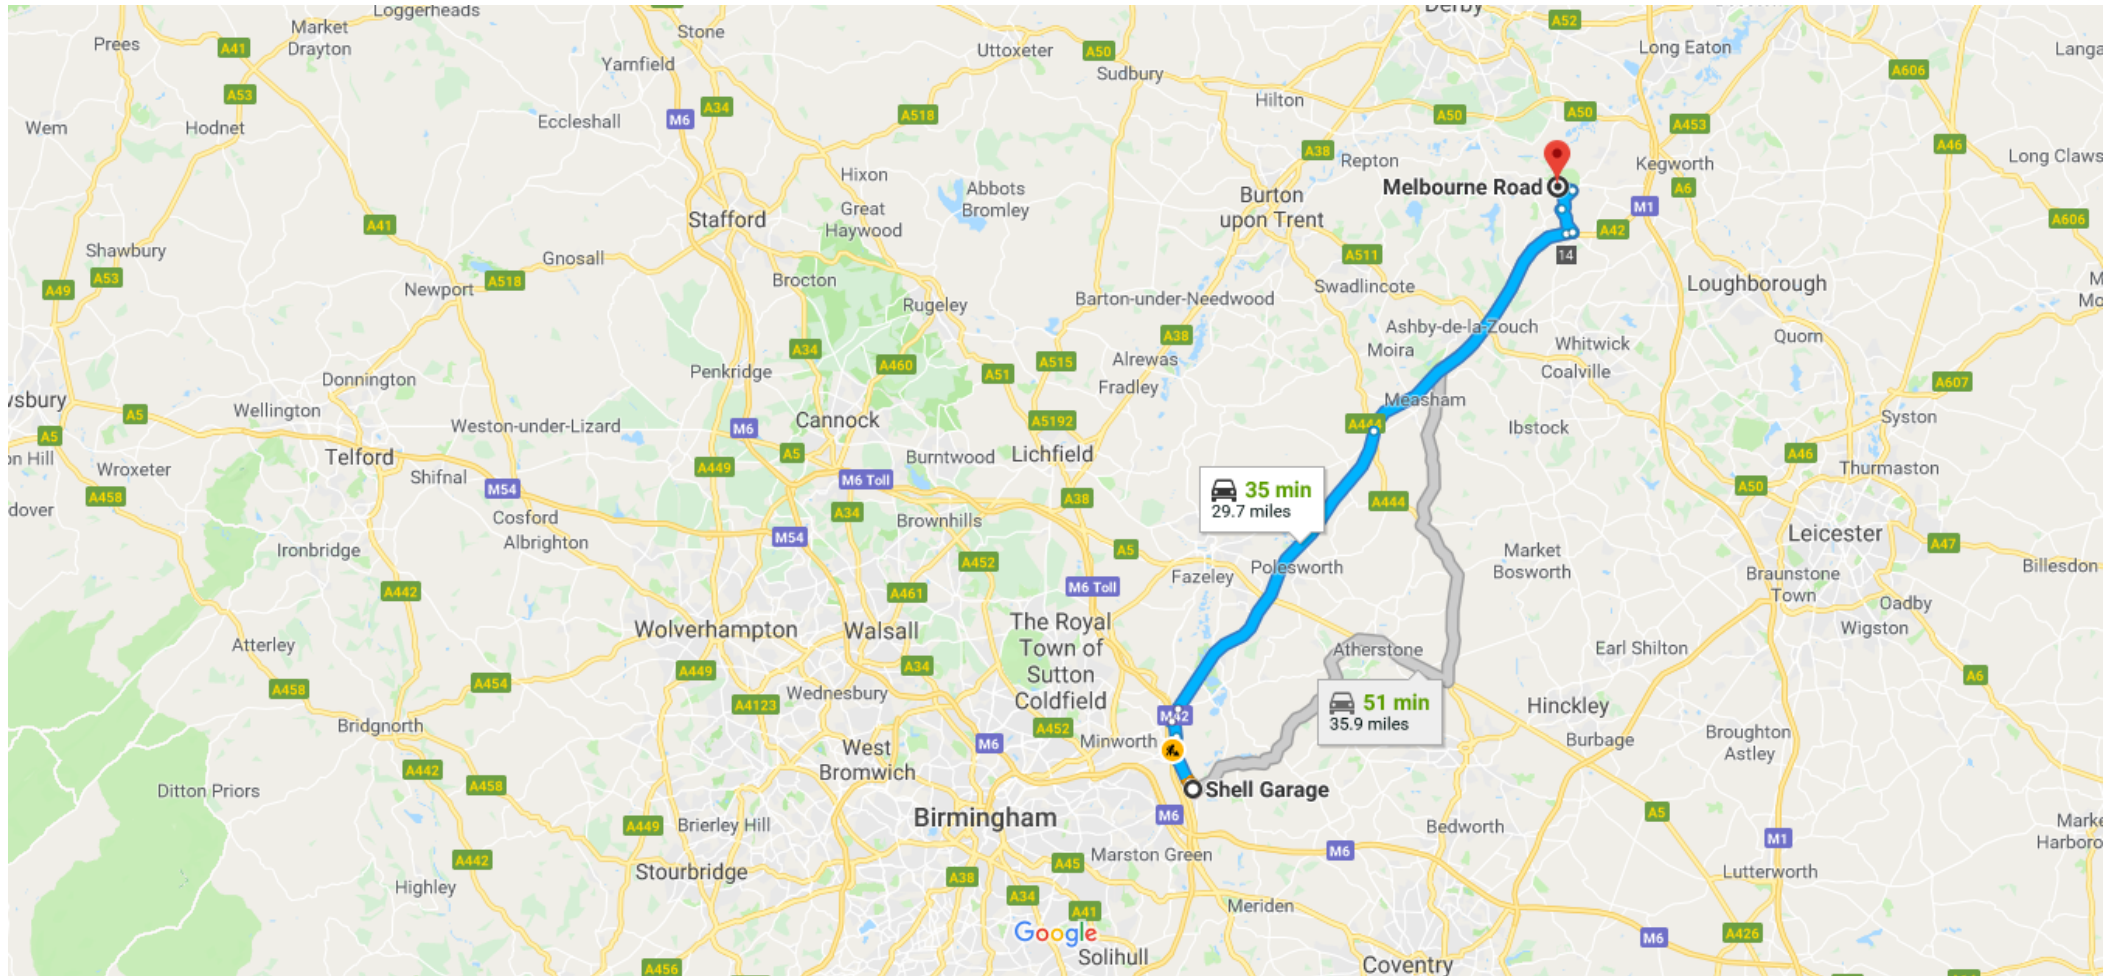

Shell Garage, Coleshill, Birmingham to Melbourne Rd, Derby DE74 2RN

Drive 29.7 miles, 35 min

Donnington Breakfast Meet. Meet at Shell garage at 8:15am to leave at 8:30am.

Map data ©2018 Google 10 km

Shell Garage

Coleshill, Birmingham B46 1AY

- ↑ 1. Head north on High St/B4117 towards St Paul's Cres

[Continue to follow B4117](#)

1 min (0.4 mi)

Take M42 and A42 to A453 in Leicestershire. Take exit 14 from A42

29 min (26.9 mi)

17/10/2018

Shell Garage, Coleshill, Birmingham to Melbourne Rd, Derby DE74 2RN - Google Maps

-  2. At the roundabout, take the 3rd exit onto Lichfield Rd/A446
1.9 mi
-  3. At the roundabout, take the 2nd exit and stay on Lichfield Rd/A446
0.6 mi
-  4. At the roundabout, take the 4th exit onto the M42 slip road to M1/Nottingham/Burton upon Trent
0.7 mi
-  5. Merge onto M42
12.9 mi
-  6. Continue onto A42
10.6 mi
-  7. At junction 14, take the A453 exit to Castle Donington
0.3 mi

Continue on A453. Drive to Melbourne Rd

- 4 min (2.5 mi)
-  8. Turn left onto A453
1.0 mi
 -  9. Turn right to stay on A453
0.9 mi
 -  10. Turn left onto Melbourne Rd
0.6 mi

Melbourne Rd

Derby DE74 2RN

These directions are for planning purposes only. You may find that construction projects, traffic, weather, or other events may cause conditions to differ from the map results, and you should plan your route accordingly. You must obey all signs or notices regarding your route.