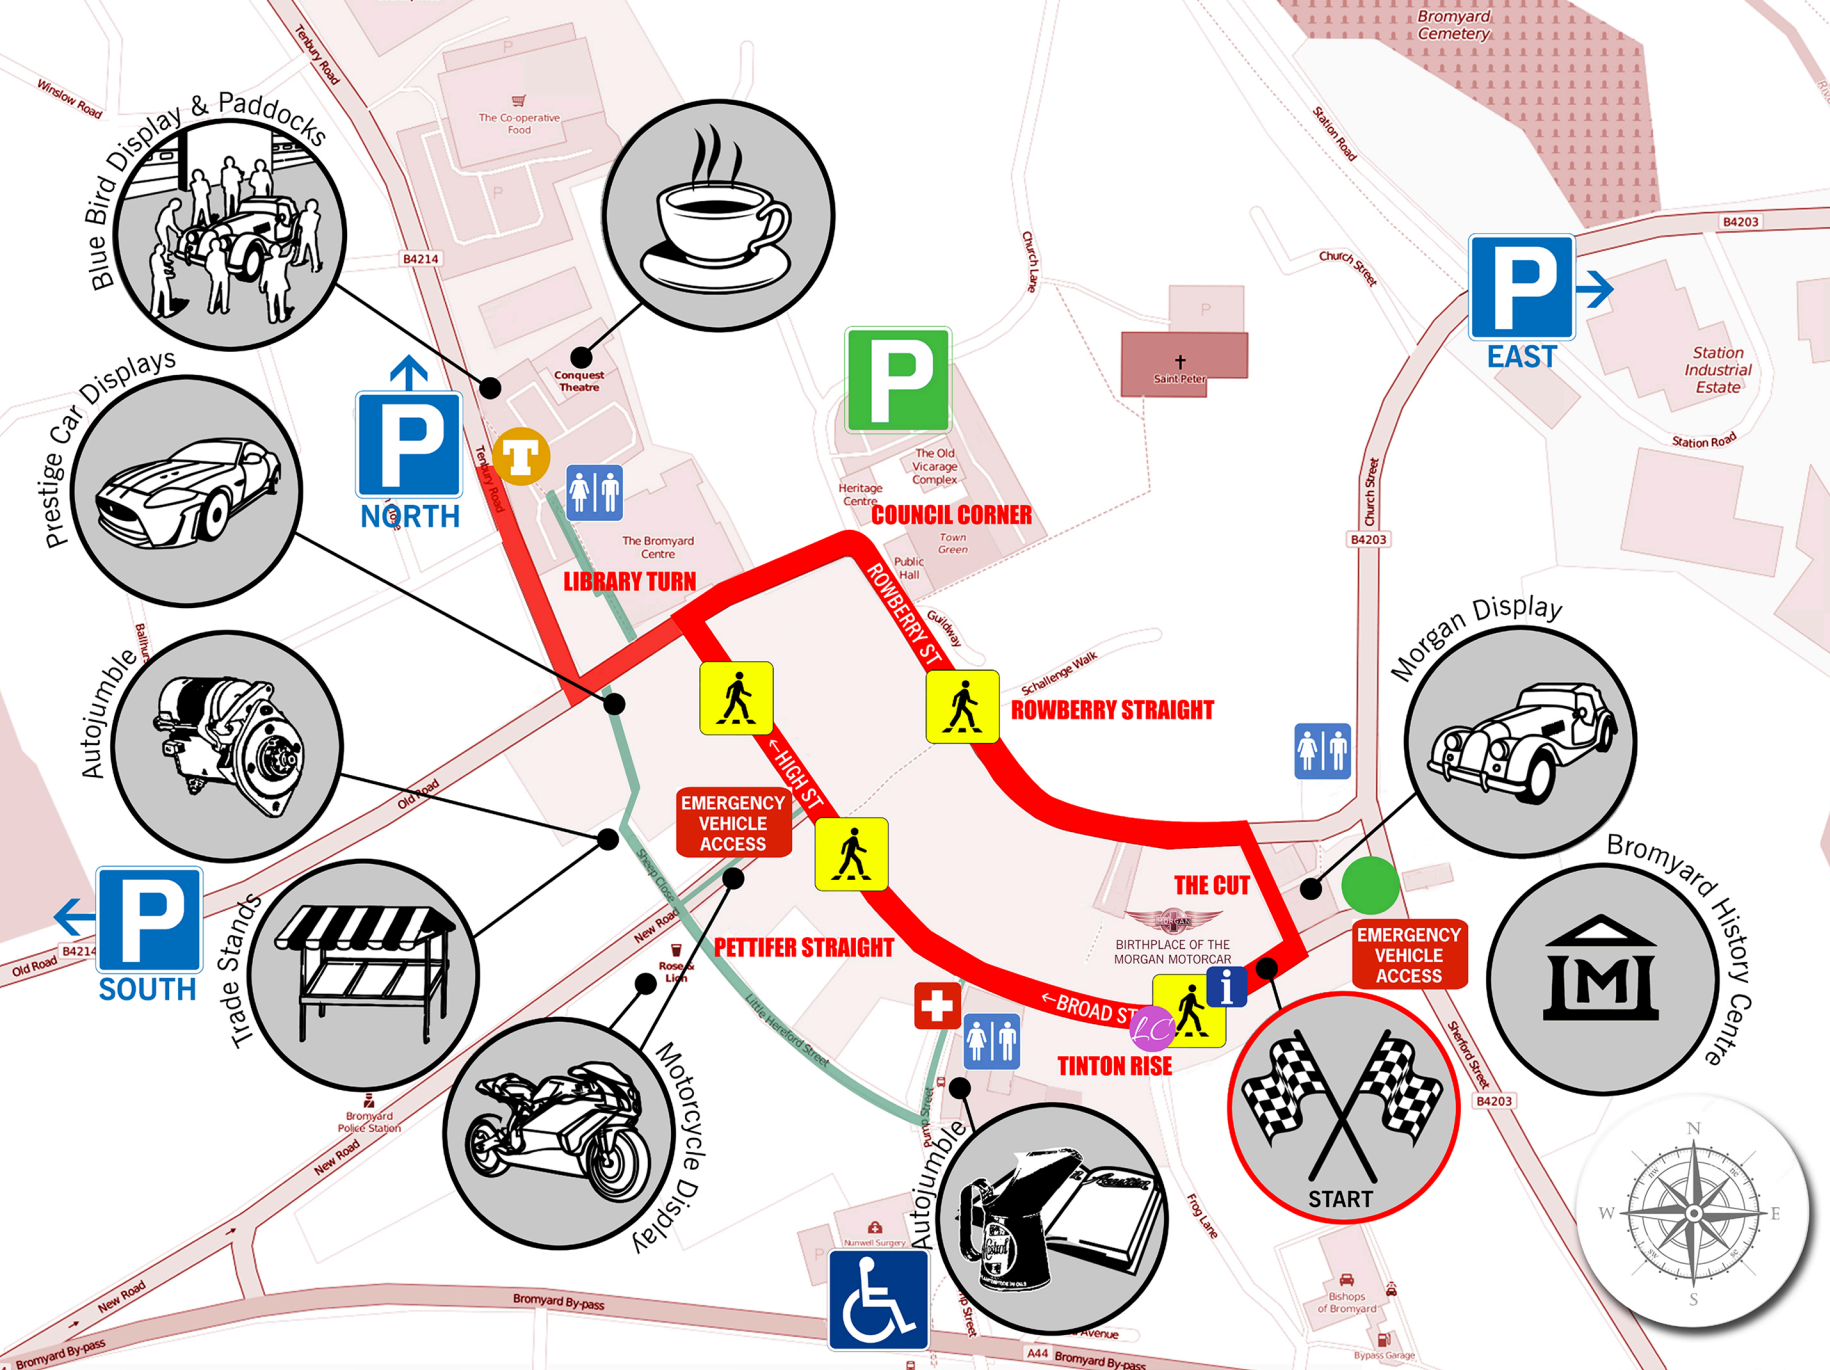

CIRCUIT MAP:

-  CONTROL CENTRE
-  FIRST AID / PARAMEDIC
-  PEDESTRIAN CROSSING
-  TOILETS
-  TICKET OFFICE
-  PUBLIC PARKING
-  RESIDENTS PARKING
-  INFORMATION
-  CIRCUIT
-  PEDESTRIAN WALKWAY
-  DISABLED PARKING
-  LOST CHILDREN

BROMYARD SPEED FESTIVAL